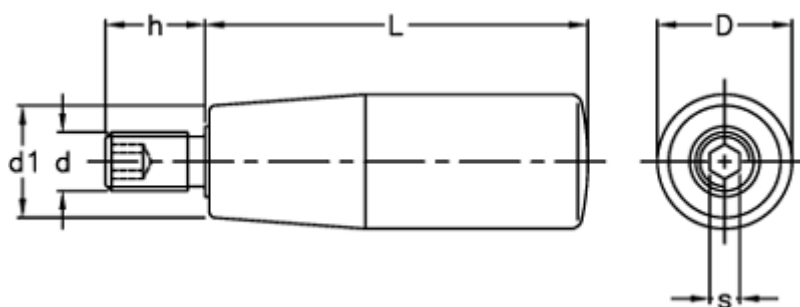

Data Sheet

Article number: 2304023701

Description: E+G Revolving handle
I.301/115+x-M10

Measures

D	= 29
d1	= 23
d 6g	= M10
h	= 17
L	= 116
s	= 5